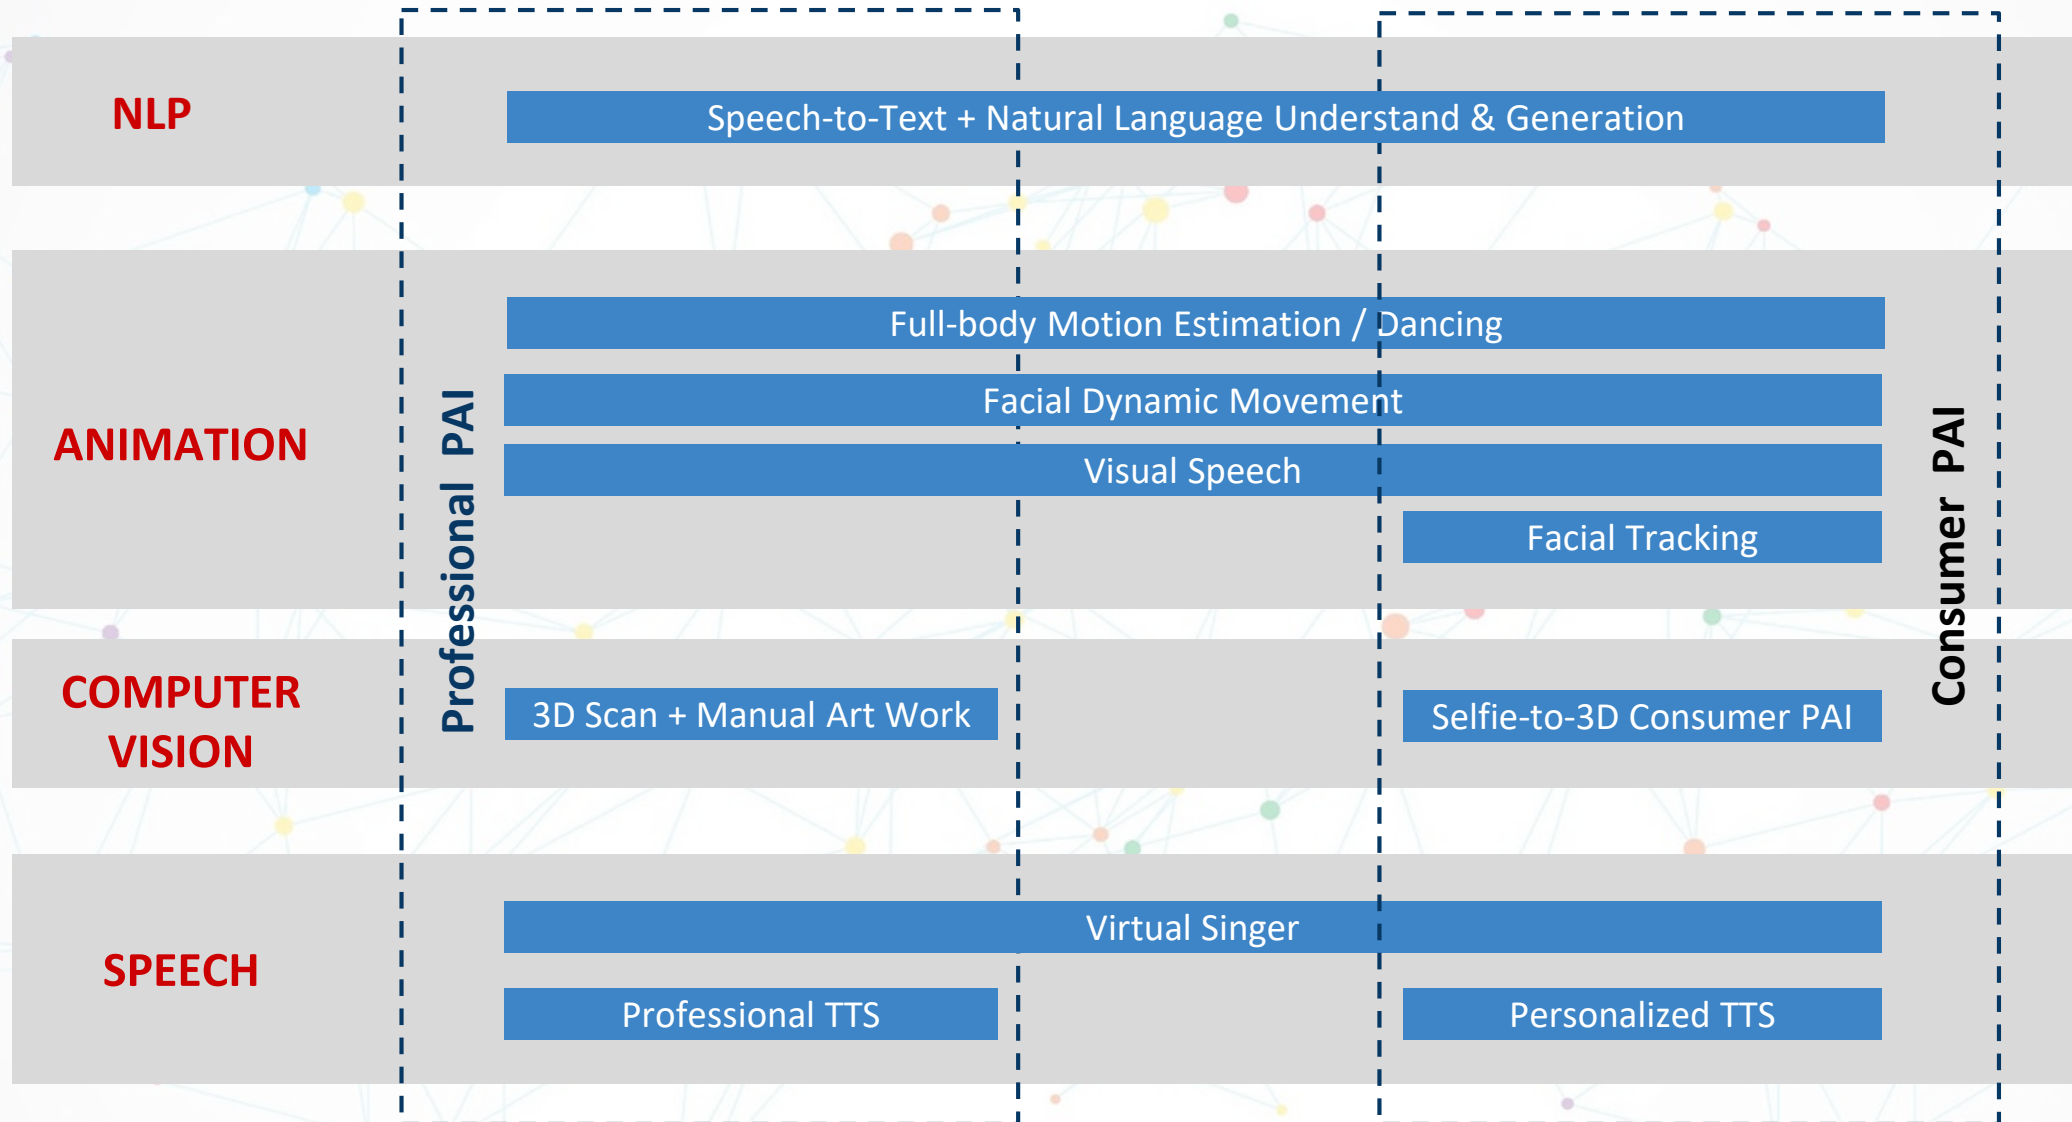

AIJI

AIJIA

AIJIA

AIJIA SINGING - ObEN Virtual Singer Technology
Transforms Text to Speech-generated content into Singing

CREATE NEW HEALTHCARE SOLUTIONS

ObEN partners with Medstar-Georgetown Health

on NIH-funded study for remote health monitoring of heart failure patients with Nurse PAI

Usage-based **enterprise revenue model** based on number of enrolled patients and/or **service usage frequency**

OBEN'S AI TECHNOLOGY STACK

PROPRIETARY AND CONFIDENTIAL

We're Hiring!

Join ObEN's team of world class researchers and engineers