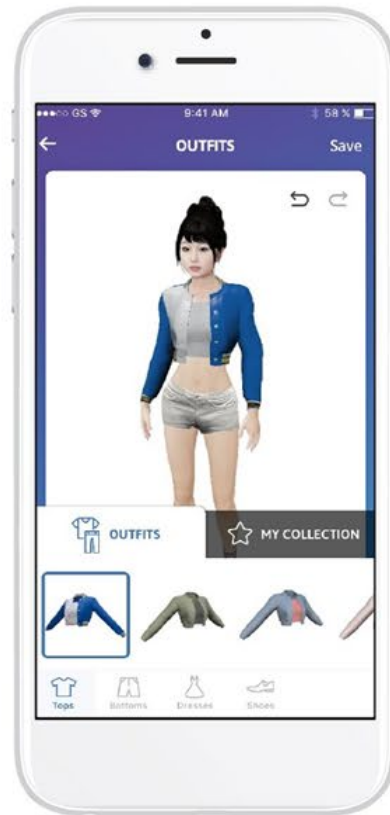

CELEBRITY CHATBOT

30 mins

Celebrity team completes a quick questionnaire about celebrity, and meet the PAI in 2 weeks!

BUILDING CONSUMER PAI ON YOUR MOBILE PHONE

PAI's can sing like you - just read some lyrics and we convert it to your singing voice